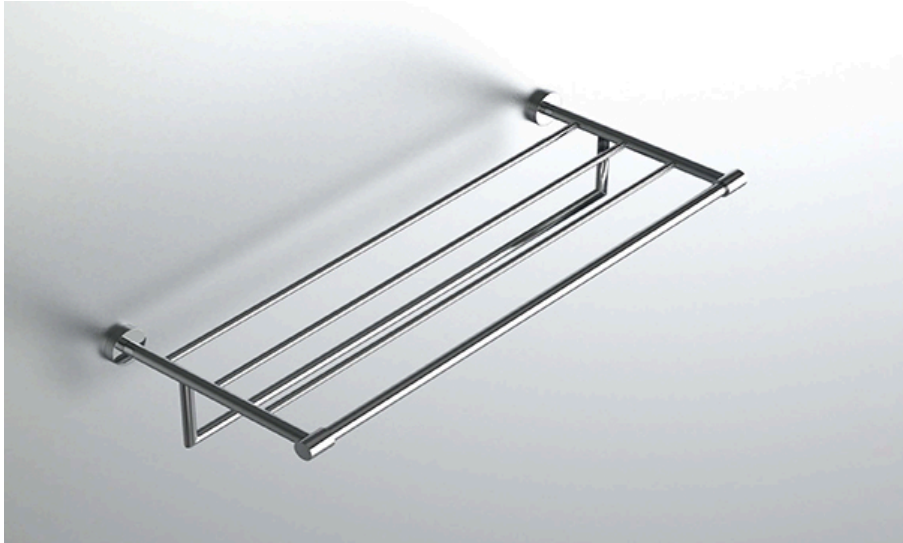

neelnox

LET
THERE
BE **DESIGN.**

FEATURES

- Premium 304 Grade Stainless Steel
- Solid Mount Construction
- Concealed Installation Hardware
- State of the art wall anchors included for installation on Dry wall or Tile

COLLECTION ENDEAVOR

TOWEL RACK WITH BAR

| Model | Product | Finishes Available |
|------------|---------------------|---|
| ENV-TRKB24 | Towel Rack With Bar | Multiple finishes available. Over 23 finishes to choose from. |