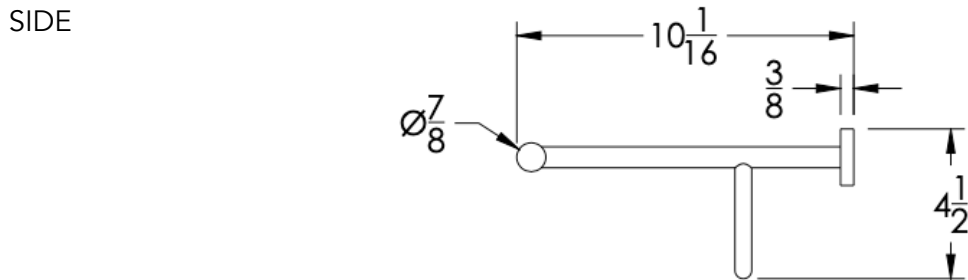

Dimensions in inches

NOTE: Dimensions subject to change without notice.