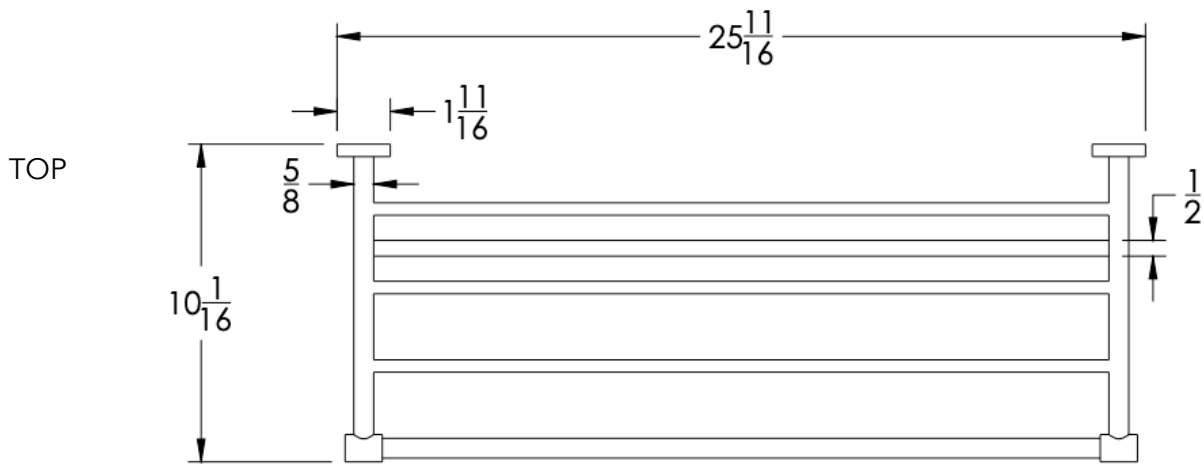

neelnox

LET
THERE
BE **DESIGN.**

FEATURES

- Premium 304 Grade Stainless Steel
- Solid Mount Construction
- Concealed Installation Hardware
- State of the art wall anchors included for installation on Dry wall or Tile

COLLECTION ENDEAVOR

TOWEL RACK WITH BAR

| Model | Product | Finishes Available |
|------------|---------------------|---|
| ENV-TRKB24 | Towel Rack With Bar | Multiple finishes available. Over 23 finishes to choose from. |

Dimensions in inches

NOTE: Dimensions subject to change without notice.