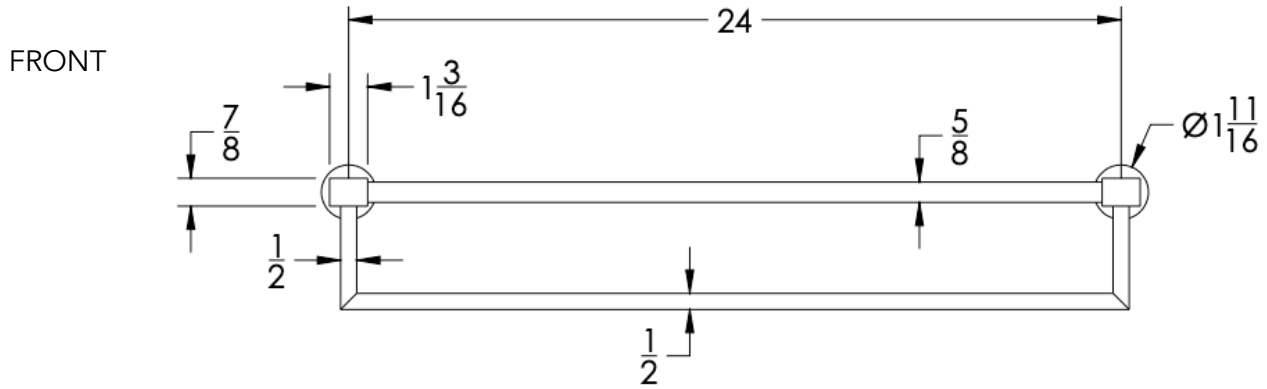

neelnox

LET
THERE
BE **DESIGN.**

FEATURES

- Premium 304 Grade Stainless Steel
- Solid Mount Construction
- Concealed Installation Hardware
- State of the art wall anchors included for installation on Dry wall or Tile

COLLECTION ENDEAVOR

TOWEL RACK WITH BAR

| Model | Product | Finishes Available |
|------------|---------------------|---|
| ENV-TRKB24 | Towel Rack With Bar | Multiple finishes available. Over 23 finishes to choose from. |

Dimensions in inches

NOTE: Dimensions subject to change without notice.